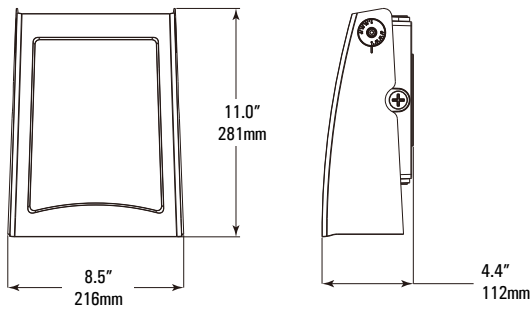

AEROFORM

LED Adjustable Wallpack

DIMENSIONS

20/40W

Weight (May vary with accessories)
3.1lbs (1.40kg)

60/80W

Weight: 5.1lbs (2.30kg)

100/120W

Weight: 7.1lbs (3.20kg)

PHOTOMETRICS

Type 2