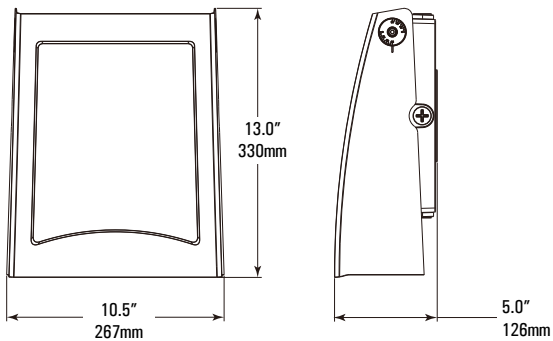

AEROFORM

LED Adjustable Wallpack

DIMENSIONS

20/40W

Weight (May vary with accessories)
3.1lbs (1.40kg)

60/80W

Weight: 5.1lbs (2.30kg)

100/120W

Weight: 7.1lbs (3.20kg)

PHOTOMETRICS

Type 2