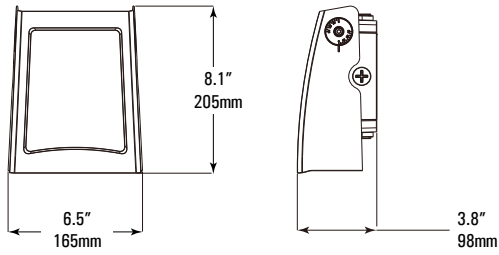

PRODUCT CODE

Example Aeroform cat. 120.20.345.T2.BR.FS

OPTIONS

FS
Power
Selectable

345
CCT
Changeable

DM
Photocell
Control

Model No	Voltage	Wattage (W)	CCT (°K)	Distribution	Finish	Options
Aeroform	120 - 120-277V	20 - 20W/2,800 lms	345 - CCT Changeable 3000/4000/5000	T2 - Type 2	BR - Bronze BK - Black	DM - Daylight photocell control FS - Field selectable power switch 0 - None
	347 - 277-347V	40 - 40W/5,600 lms				
		60 - 60W/8,400 lms				
		80 - 80W/11,200 lms				
		100 - 100W/14,000 lms				
		120 - 120W/16,800 lms	5 - 5000			

AEROFORM

LED Adjustable Wallpack

DIMENSIONS

20/40W

Weight (May vary with accessories)
3.1lbs (1.40kg)

60/80W

Weight: 5.1lbs (2.30kg)

100/120W