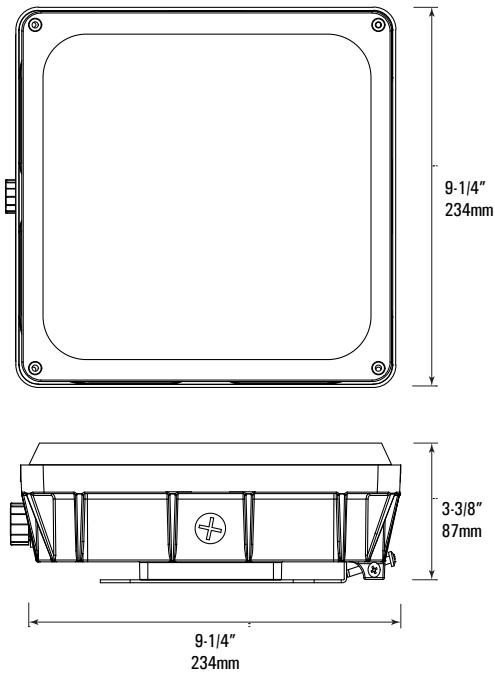

ARMOR HP

High Output Canopy Light

LENS

CL
90° Clear
Lens

FR
110° Prismatic
Diffuser

DIMENSIONS

20-45W

Weight: 6.8lbs (3.1kg)

60W

Weight: 7.7lbs (3.5kg)

90W

Weight: 10.1lbs (4.6kg)

180W

Weight: 13.2lbs (6.0kg)