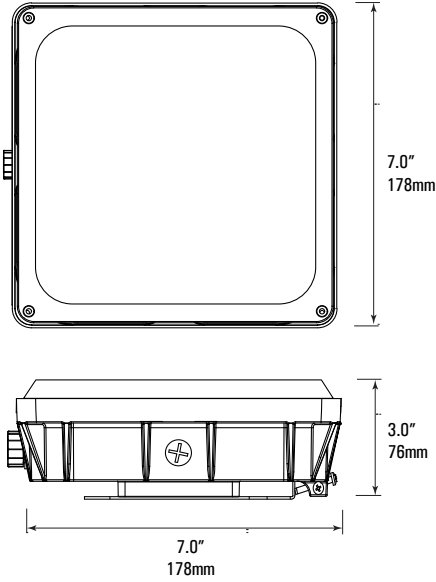

ARMOR HP

High Output Canopy Light

LENS

CL
90° Clear
Lens

FR
110° Prismatic
Diffuser

DIMENSIONS

20-45W

Weight: 6.8lbs (3.1kg)

60W

Weight: 7.7lbs (3.5kg)

90W

Weight: 10.1lbs (4.6kg)

180W

Weight: 13.2lbs (6.0kg)