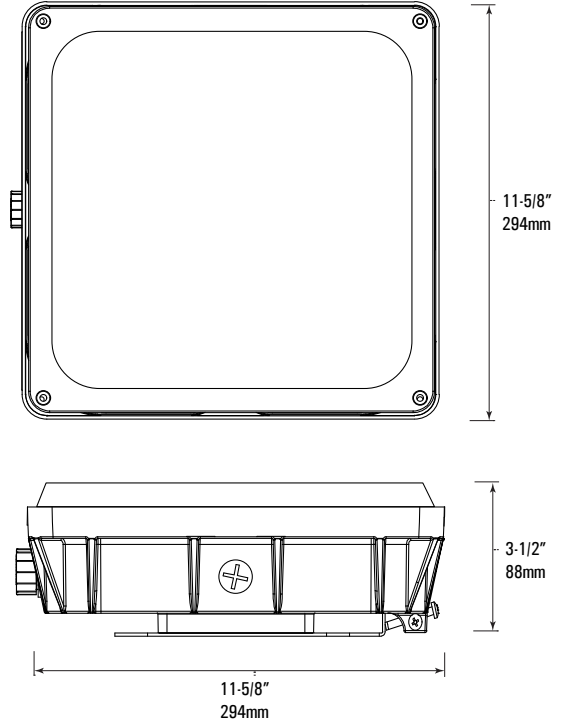

ARMOR HP

High Output Canopy Light

LENS

CL
90° Clear
Lens

FR
110° Prismatic
Diffuser

DIMENSIONS

20-45W

Weight: 6.8lbs (3.1kg)

60W

Weight: 7.7lbs (3.5kg)

90W

Weight: 10.1lbs (4.6kg)

180W

Weight: 13.2lbs (6.0kg)