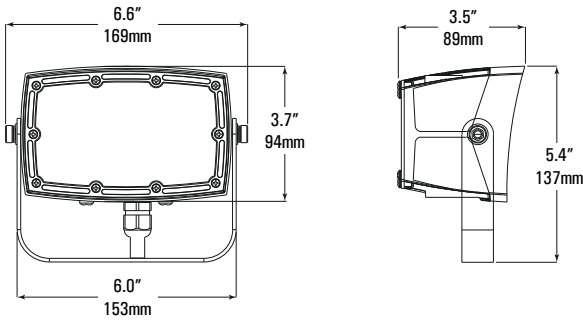

CARDINAL

LED Flood Luminaire

DIMENSIONS

15/35W

Trunnion

Yoke

1/2" Knuckle

55/75W

Trunnion

Yoke

1/2" Knuckle

100/120/150W

Trunnion

Yoke

Slipfitter