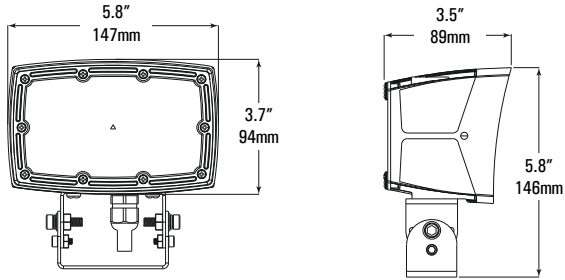

CARDINAL

LED Flood Luminaire

DIMENSIONS

15/35W

Trunnion