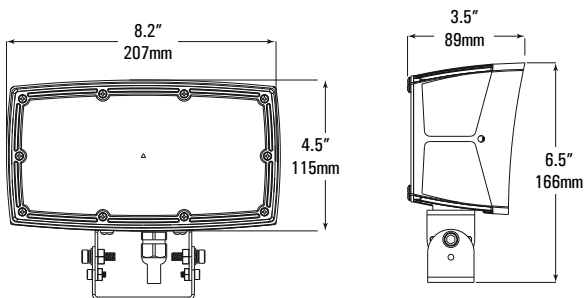

55/75W

Trunnion