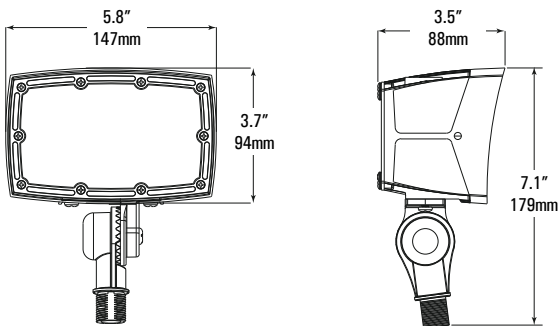

1/2" Knuckle