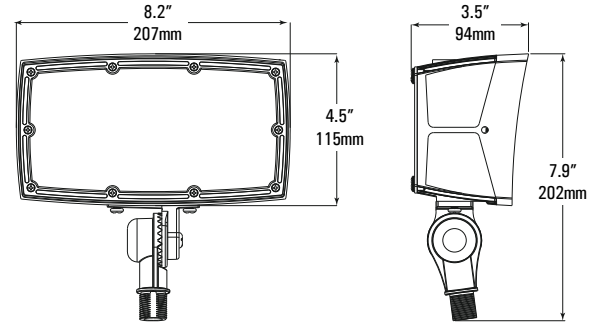

1/2" Knuckle