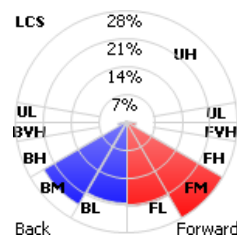

NOTES:-

- ¹SL available for 100-150W
- ²KN not available for 100-150W

PHOTOMETRICS

7H7V

7H6V

CARDINAL

LED Flood Luminaire

DIMENSIONS