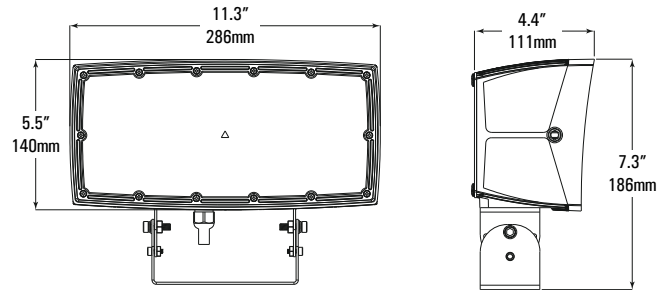

100/120/150W

Trunnion