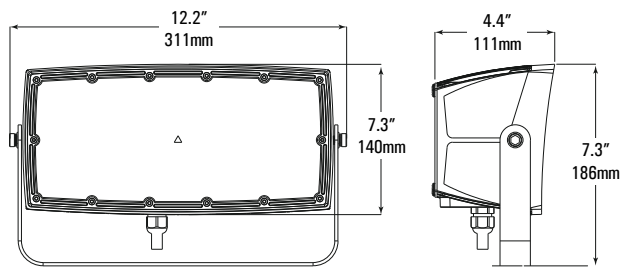

CARDINAL

LED Flood Luminaire

DIMENSIONS

15/35W

Trunnion

Yoke

1/2" Knuckle

55/75W

Trunnion

Yoke

1/2" Knuckle

100/120/150W

Trunnion

Yoke

Slipfitter