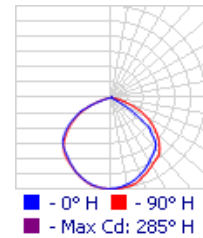

PRODUCT CODE

Example Cardinal 100 cat. 7H7V.345.15.YK.BR.0

Model No	Distribution	CCT (°K)	Wattage (W)	Accessories	Finish	Options
Cardinal 100	7H7V	345 - CCT	15 - 15W/1,950 lms	KN ² - 1/2" Knuckle	BR - Bronze	DM - Daylight photocell control
100-277V	NEMA 7x7	Selectable	35 - 35W/4,550 lms	YK - Yoke	BK - Black	FS - Field selectable power switch
Cardinal 347	7H6V	3000/4000/5000	55 - 55W/7,150 lms	SL ¹ - Slipfitter		0 - None
277-347V	NEMA 7x6	3 - 3000	75 -75W/9,750 lms	TR - Trunnion		
		4 - 4000	100 - 100W/13,000 lms			
		5 - 5000	120 - 120W/15,600 lms			
			150 - 150W/19,500 lms			

NOTES:-

- ¹SL available for 100-150W
- ²KN not available for 100-150W

PHOTOMETRICS

7H7V

7H6V

CARDINAL

LED Flood Luminaire

DIMENSIONS