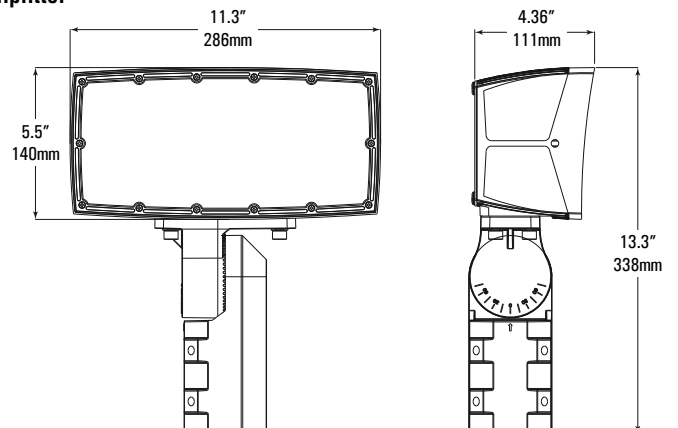

Slipfitter