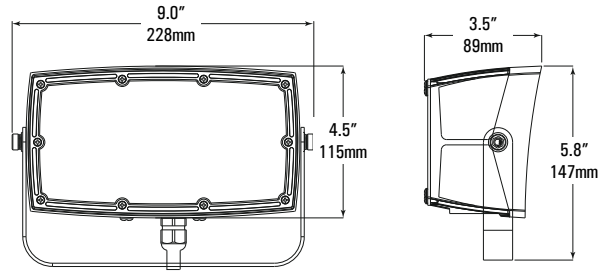

CARDINAL

LED Flood Luminaire

DIMENSIONS

15/35W

Trunnion

Yoke

1/2" Knuckle

55/75W

Trunnion

Yoke

1/2" Knuckle

100/120/150W

Trunnion

Yoke

Slipfitter