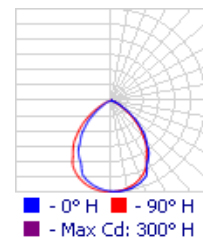

NOTES:-

- ¹SL available for 100-150W
- ²KN not available for 100-150W

PHOTOMETRICS

7H7V

7H6V

CARDINAL

LED Flood Luminaire

DIMENSIONS