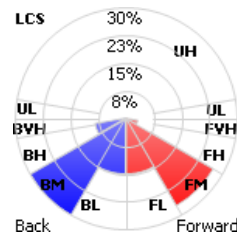

PHOTOMETRICS

7H7V