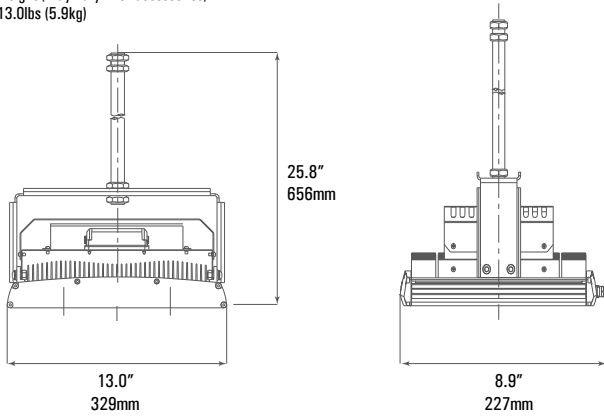

COSSACK

LED Highbay Pendant

DIMENSIONS (S/RS)

70W

Weight (May vary with accessories)
13.0lbs (5.9kg)

160W

Weight: 27.1lbs (12.3kg)

100W

Weight: 17.6lbs (8.0kg)

200W

Weight: 31.8lbs (14.4kg)

130W

Weight: 22.3lbs (10.1kg)

COSSACK

LED Highbay Pendant

DIMENSIONS (TB)

70W

Weight (May vary with accessories)
11.5lbs (5.2kg)

160W

Weight: 24.7lbs (11.2kg)--

100W

Weight: 19.0lbs (8.6kg)

200W

Weight: 27.8lbs (12.6kg)

130W

Weight: 22.0lbs (10.0kg)