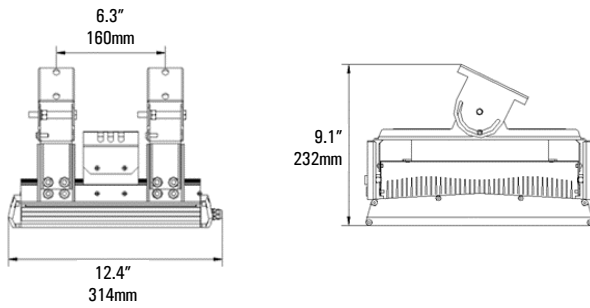

COSSACK

LED Highbay Pendant

DIMENSIONS (S/RS)

70W

Weight (May vary with accessories)
13.0lbs (5.9kg)

160W

Weight: 27.1lbs (12.3kg)

100W

Weight: 17.6lbs (8.0kg)

200W

Weight: 31.8lbs (14.4kg)

130W

Weight: 22.3lbs (10.1kg)

COSSACK

LED Highbay Pendant

DIMENSIONS (TB)

70W

Weight (May vary with accessories)
11.5lbs (5.2kg)

160W

Weight: 24.7lbs (11.2kg)--

100W

Weight: 19.0lbs (8.6kg)

200W

Weight: 27.8lbs (12.6kg)