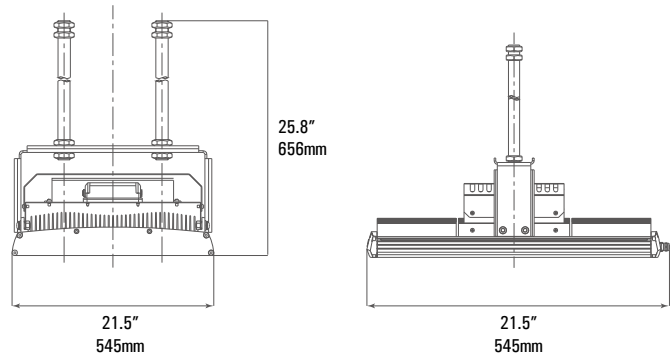

COSSACK

LED Highbay Pendant

DIMENSIONS (S/RS)

70W

Weight (May vary with accessories)
13.0lbs (5.9kg)

160W

Weight: 27.1lbs (12.3kg)

100W

Weight: 17.6lbs (8.0kg)

200W

Weight: 31.8lbs (14.4kg)

130W

Weight: 22.3lbs (10.1kg)

COSSACK

LED Highbay Pendant

DIMENSIONS (TB)

70W

Weight (May vary with accessories)
11.5lbs (5.2kg)

160W

Weight: 24.7lbs (11.2kg)--

100W

Weight: 19.0lbs (8.6kg)

200W

Weight: 27.8lbs (12.6kg)

130W

Weight: 22.0lbs (10.0kg)