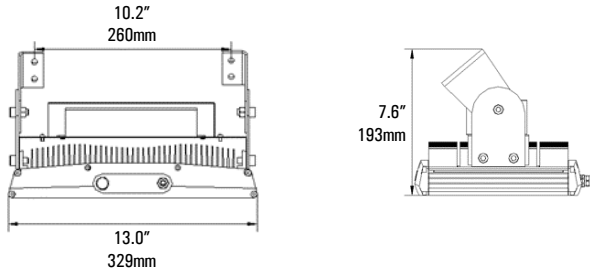

COSSACK

LED Highbay Pendant

DIMENSIONS (S/RS)

70W

Weight (May vary with accessories)
13.0lbs (5.9kg)

160W

Weight: 27.1lbs (12.3kg)

100W

Weight: 17.6lbs (8.0kg)

200W

Weight: 31.8lbs (14.4kg)

130W

Weight: 22.3lbs (10.1kg)

COSSACK

LED Highbay Pendant

DIMENSIONS (TB)

70W

Weight (May vary with accessories)
11.5lbs (5.2kg)

160W

Weight: 24.7lbs (11.2kg)--

100W

Weight: 19.0lbs (8.6kg)

200W

Weight: 27.8lbs (12.6kg)