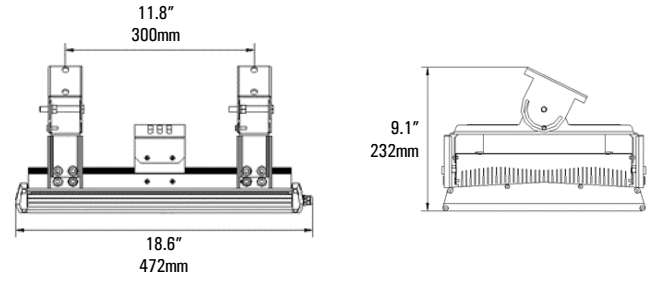

COSSACK

LED Highbay Pendant

DIMENSIONS (S/RS)

70W

Weight (May vary with accessories)
13.0lbs (5.9kg)

160W

Weight: 27.1lbs (12.3kg)

100W

Weight: 17.6lbs (8.0kg)

200W

Weight: 31.8lbs (14.4kg)

130W

Weight: 22.3lbs (10.1kg)

COSSACK

LED Highbay Pendant

DIMENSIONS (TB)

70W

Weight (May vary with accessories)
11.5lbs (5.2kg)

160W

Weight: 24.7lbs (11.2kg)--

100W

Weight: 19.0lbs (8.6kg)

200W

Weight: 27.8lbs (12.6kg)