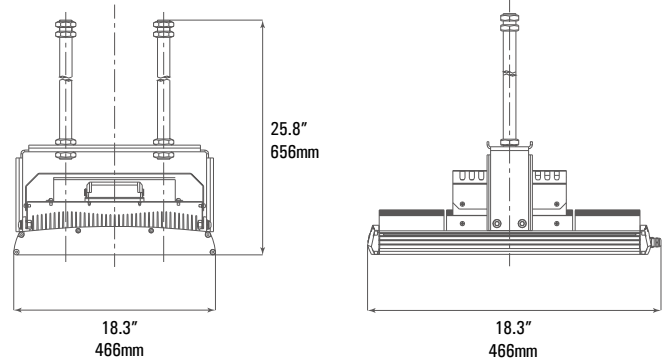

COSSACK

LED Highbay Pendant

DIMENSIONS (S/RS)

70W

Weight (May vary with accessories)
13.0lbs (5.9kg)

160W

Weight: 27.1lbs (12.3kg)

100W

Weight: 17.6lbs (8.0kg)

200W

Weight: 31.8lbs (14.4kg)

130W

Weight: 22.3lbs (10.1kg)

COSSACK

LED Highbay Pendant

DIMENSIONS (TB)

70W

Weight (May vary with accessories)
11.5lbs (5.2kg)

160W

Weight: 24.7lbs (11.2kg)--

100W

Weight: 19.0lbs (8.6kg)

200W

Weight: 27.8lbs (12.6kg)

130W

Weight: 22.0lbs (10.0kg)