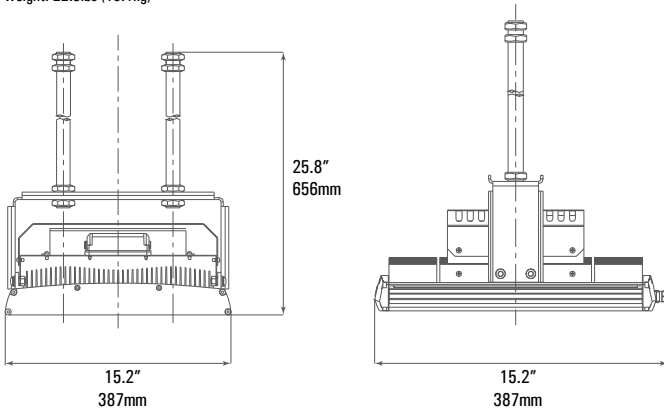

COSSACK

LED Highbay Pendant

DIMENSIONS (S/RS)

70W

Weight (May vary with accessories)
13.0lbs (5.9kg)

160W

Weight: 27.1lbs (12.3kg)

100W

Weight: 17.6lbs (8.0kg)

200W

Weight: 31.8lbs (14.4kg)

130W

Weight: 22.3lbs (10.1kg)

COSSACK

LED Highbay Pendant

DIMENSIONS (TB)

70W

Weight (May vary with accessories)
11.5lbs (5.2kg)

160W

Weight: 24.7lbs (11.2kg)--

100W

Weight: 19.0lbs (8.6kg)

200W

Weight: 27.8lbs (12.6kg)

130W

Weight: 22.0lbs (10.0kg)