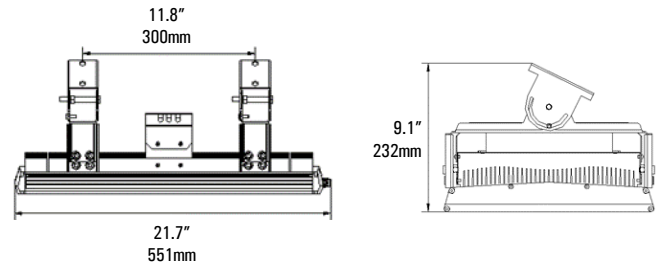

COSSACK

LED Highbay Pendant

DIMENSIONS (S/RS)

70W

Weight (May vary with accessories)
13.0lbs (5.9kg)

160W

Weight: 27.1lbs (12.3kg)

100W

Weight: 17.6lbs (8.0kg)

200W

Weight: 31.8lbs (14.4kg)

130W

Weight: 22.3lbs (10.1kg)

COSSACK

LED Highbay Pendant

DIMENSIONS (TB)

70W

Weight (May vary with accessories)
11.5lbs (5.2kg)

160W

Weight: 24.7lbs (11.2kg)--

100W

Weight: 19.0lbs (8.6kg)

200W

Weight: 27.8lbs (12.6kg)