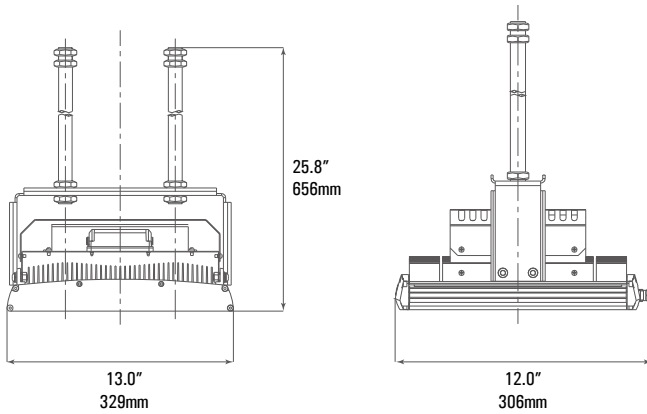

COSSACK

LED Highbay Pendant

DIMENSIONS (S/RS)

70W

Weight (May vary with accessories)
13.0lbs (5.9kg)

160W

Weight: 27.1lbs (12.3kg)

100W

Weight: 17.6lbs (8.0kg)

200W

Weight: 31.8lbs (14.4kg)

130W

Weight: 22.3lbs (10.1kg)

COSSACK

LED Highbay Pendant

DIMENSIONS (TB)

70W

Weight (May vary with accessories)
11.5lbs (5.2kg)

160W

Weight: 24.7lbs (11.2kg)--

100W

Weight: 19.0lbs (8.6kg)

200W

Weight: 27.8lbs (12.6kg)

130W

Weight: 22.0lbs (10.0kg)