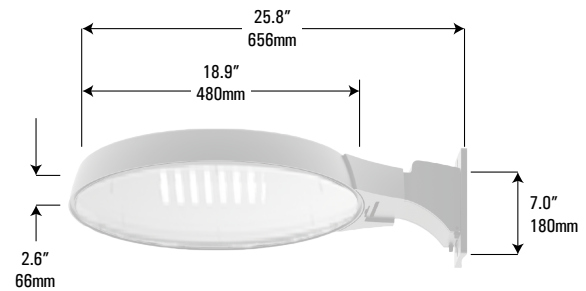

## Optics

- Precision optical control delivers 4 distributions in type II, III, IV, V
- Engineered individual lenses made of optical grade polycarbonate for maximum light efficiency
- Dark sky friendly with minimal uplight of less than 5% total lumen output illuminating above 900mm

## DIMENSIONS