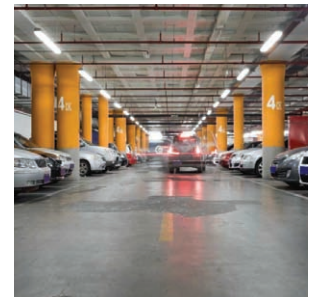

Parking Garage

Learn more about our lighting solutions at www.sunledind.com