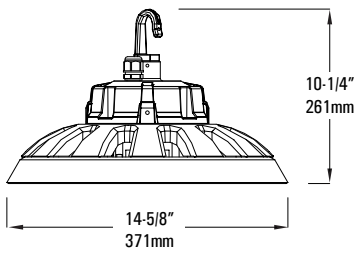

DIMENSIONS

300W

Weight (May vary with accessories)
300W: 10.4lbs (4.7kg)

200/230W

Weight:
200/230W: 10.4lbs (4.7kg)

100/150W

Weight:
100/150W: 10.4lbs (4.7kg)

Motion Detector (MD)