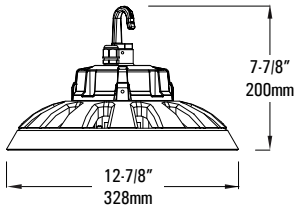

DIMENSIONS

300W

Weight (May vary with accessories)
300W: 10.4lbs (4.7kg)

200/230W

Weight:
200/230W: 10.4lbs (4.7kg)

100/150W

Weight:
100/150W: 10.4lbs (4.7kg)

Motion Detector (MD)