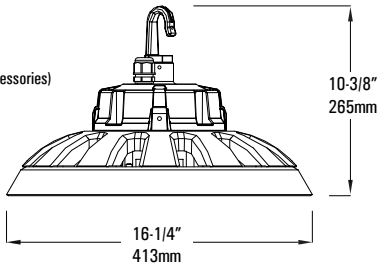

DIMENSIONS

300W

Weight (May vary with accessories)
300W: 10.4lbs (4.7kg)

200/230W

Weight:
200/230W: 10.4lbs (4.7kg)

100/150W

Weight:
100/150W: 10.4lbs (4.7kg)

Motion Detector (MD)