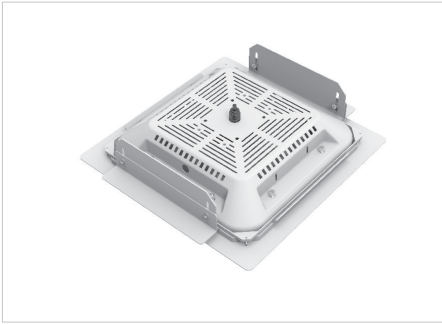

ILLUMINA

Recessed Canopy Luminaire

Applications: Retail gas stations, petroleum, drive thru canopies, car dealerships, convenience stores, soffits, awnings

PERFORMANCE SUMMARY

The Illumina LED recessed canopy luminaire is designed for use in drop ceiling constructions with a heavy duty steel mounting frame to accommodate most ceiling materials and thicknesses

Designed from the ground up to deliver enhanced performance and visual comfort, the Illumina LED is optimized for both versatility and ease of installation underneath the canopy making it an excellent choice for new or retrofit constructions

Construction

- Designed for installation in both drop ceilings or open top canopies
- Thick gauge heavy duty recess frame with die-cast aluminum housing
- In ceiling IP65 rated enclosure with internal waterproof driver compartment to prevent water ingress
- Surface finished with a proprietary power coat, withstanding harsh industrial conditions without cracking or peeling
- Fully recessed slim low profile design
- Designed for enclosed soffit with 7" clearance recommended for ease of installation

NOTES

¹Emergency power supply available in 25W/3,500lm version

ILLUMINA

Recessed Canopy Luminaire

INSTALLATION

R Recessed

C Ceiling

P Pendant Bracket