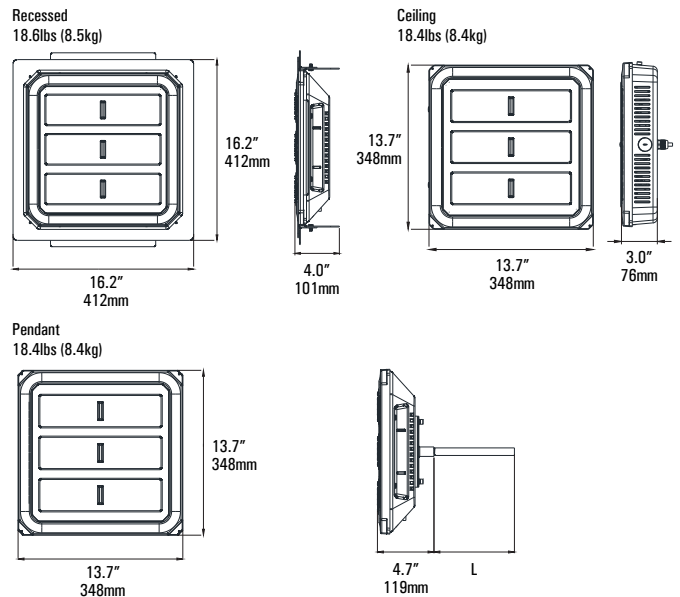

Construction

- Designed for installation in both drop ceilings or open top canopies
- Thick gauge heavy duty recess frame with die-cast aluminum housing
- In ceiling IP65 rated enclosure with internal waterproof driver compartment to prevent water ingress
- Surface finished with a proprietary power coat, withstanding harsh industrial conditions without cracking or peeling
- Fully recessed slim low profile design
- Designed for enclosed soffit with 7" clearance recommended for ease of installation

Specification	
Lumen Package	8,400 - 21,000
Wattage Range	60 - 150
Efficacy	140
Weight lbs (kg)	18.6 (8.5)

DIMENSIONS

PRODUCT CODE

Example Illumina cat. 80.SM.40.W.R.EPS

Model No	Lumen Package	Distribution	Colour Temp	Trim Finish	Installation	Emergency
Illumina	60 - 60W/8,400 lms	SM - Symmetric	30 - 3,000K	W - White RAL9010	R - Recessed	EPS ¹ - Emergency Power Supply 0 - None
	80 - 80W/11,200 lms		40 - 4,000K		C - Ceiling	
	100 - 100W/14,000 lms		50 - 5,000K		P - Pendant Bracket (Exclude Pendant)	
	120 - 120W/16,800 lms		57 - 5,700K			
	150 - 150W/21,000 lms					