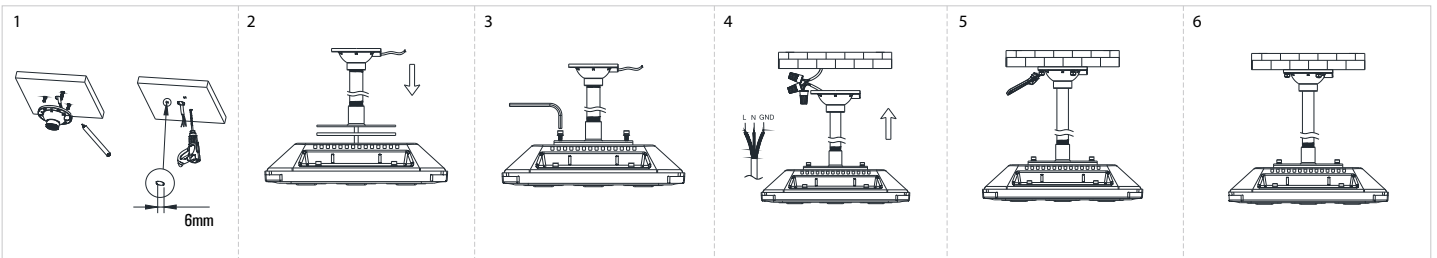

ILLUMINA

Recessed Canopy Luminaire

INSTALLATION

Recessed

Ceiling

Pendant

PHOTOMETRICS