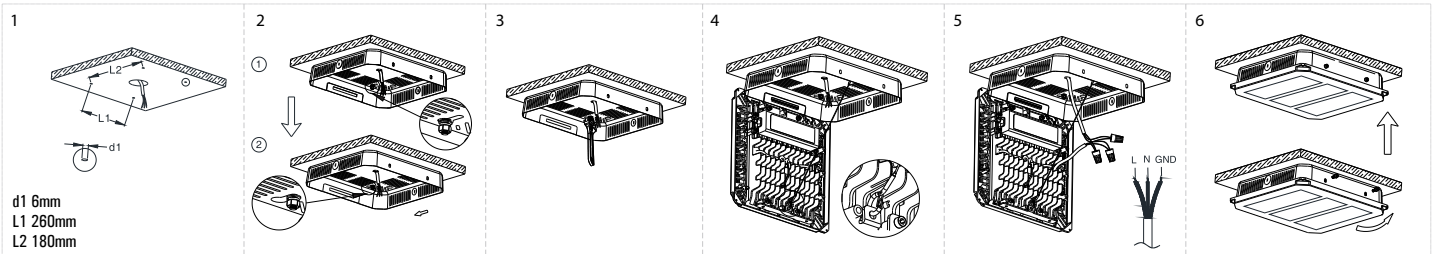

ILLUMINA

Recessed Canopy Luminaire

INSTALLATION

Recessed

Ceiling

Pendant

PHOTOMETRICS