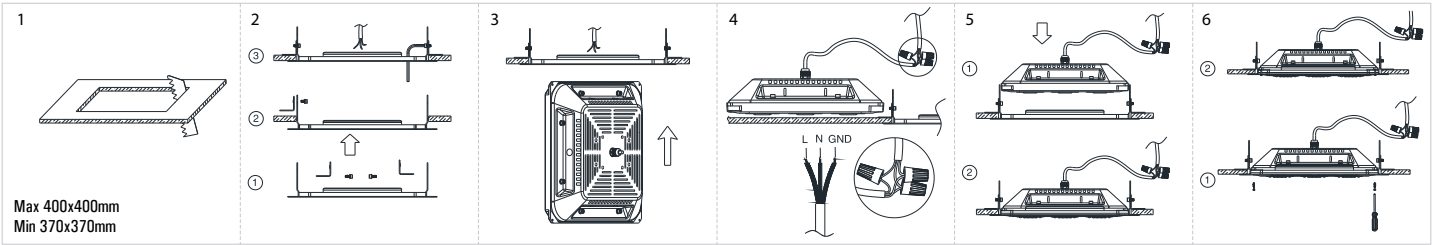

ILLUMINA

Recessed Canopy Luminaire

INSTALLATION

Recessed

Ceiling

Pendant

PHOTOMETRICS