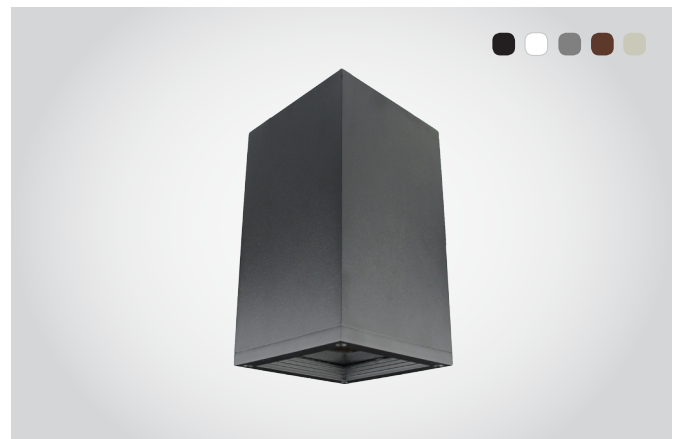

Features

- Durable extruded die cast aluminium housing
- Tempered glass lens cover
- Surface finished with a proprietary Akzo Nobel treatment, withstanding harsh weather conditions without cracking or peeling
- Available in narrow, medium beam and wide beam distribution options for precise optical control
- Suspended mounting bracket
- Extra narrow 8° beam option for precision illumination
- Different body sizes suitable on interior or exterior applications
- Dimmable

Specification

Volts: AC100-277V or 24VDC

PF: >0.95

Environment Location: IP65

Average Rated Life: 90,000hrs

CRI: RA80

Ambient Temp: -4°F to 131°F

PRODUCT CODE

Example Pillar Square 120V cat. S.C30.45.3.80.B.M/SS/SV

Model No	Body Size	Wattage (W)	Beam Angle	CCT (°K)	Ra	Housing Color	Accessories
Pillar Square 120V	S¹ - Small	C04 - 4W/400lm	08² - 8°	3 - 3000	80 - RA80	B - Black RAL9011	SS - 3' Pendant SV - 3' Swivel Pendant
		C11 - 11W/1100lm	15 - 15°	4 - 4000			
Pillar Square 24V	M - Medium	C15 - 15W/1500lm	25 - 25°	5 - 5000	W - White RAL9016	G - Gray RAL7012	M - Marine Treatment DIM¹ - 0-10V J - Junction Box Mount Plate O - None
		C11 - 11W/1100lm	38 - 38°				
		C15 - 15W/1500lm	45 - 45°				
	L - Large	C30 - 30W/3000lm	60 - 60°				
		C20 - 20W/2000lm					
		C30 - 30W/3000lm					
		C40 - 40W/4000lm					

NOTES

¹0-10V dimming not available for small body

²8° beam available for 40W model