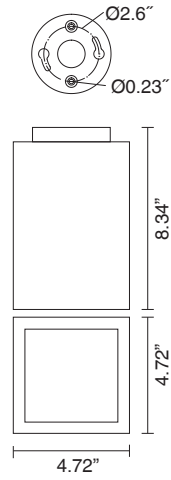

Example Pillar Square 120V cat. S.C30.45.3.80.B.M/SS/SV

Model No	Body Size	Wattage (W)	Beam Angle	CCT (°K)	Ra	Housing Color	Accessories
Pillar Square 120V	S ¹ - Small	C04 - 4W/400lm	08 ² - 8°	3 - 3000	80 - RA80	B - Black RAL9011	SS - 3' Pendant SV - 3' Swivel Pendant
		C11 - 11W/1100lm	15 - 15°	4 - 4000			
Pillar Square 24V	M - Medium	C15 - 15W/1500lm	25 - 25°	5 - 5000	W - White RAL9016	G - Gray RAL7012	M - Marine Treatment DIM ¹ - 0-10V J - Junction Box Mount Plate O - None
		C11 - 11W/1100lm	38 - 38°				
		C15 - 15W/1500lm	45 - 45°				
	L - Large	C30 - 30W/3000lm	60 - 60°				
		C20 - 20W/2000lm					
		C30 - 30W/3000lm					
		C40 - 40W/4000lm					

NOTES

¹0-10V dimming not available for small body

²8° beam available for 40W model

DISTRIBUTION

PILLAR SQUARE

Flush Square Downlight

DIMENSIONS

Small Body

Weight: 3.1bs (1.4kg)

Medium Body

Weight: 8.4lbs (3.8kg)

Large Body

Weight: 12.1lbs (5.5kg)