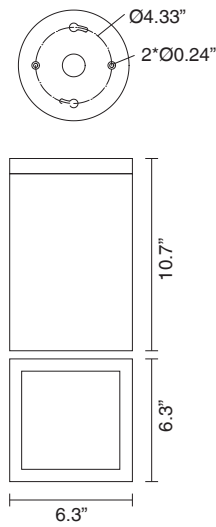

Example Pillar Square 120V cat. S.C30.45.3.80.B.M/SS/SV

Model No	Body Size	Wattage (W)	Beam Angle	CCT (°K)	Ra	Housing Color	Accessories
Pillar Square 120V	S ¹ - Small	C04 - 4W/400lm	08 ² - 8°	3 - 3000	80 - RA80	B - Black RAL9011	SS - 3' Pendant SV - 3' Swivel Pendant
		C11 - 11W/1100lm	15 - 15°	4 - 4000			
Pillar Square 24V	M - Medium	C15 - 15W/1500lm	25 - 25°	5 - 5000	W - White RAL9016	G - Gray RAL7012	M - Marine Treatment DIM ¹ - 0-10V J - Junction Box Mount Plate O - None
		C11 - 11W/1100lm	38 - 38°				
		C15 - 15W/1500lm	45 - 45°				
	L - Large	C30 - 30W/3000lm	60 - 60°				
		C20 - 20W/2000lm					
		C30 - 30W/3000lm					
		C40 - 40W/4000lm					

NOTES

¹0-10V dimming not available for small body

²8° beam available for 40W model

DISTRIBUTION

PILLAR SQUARE

Flush Square Downlight

DIMENSIONS

Small Body

Weight: 3.1bs (1.4kg)

Medium Body

Weight: 8.4lbs (3.8kg)

Large Body

Weight: 12.1lbs (5.5kg)