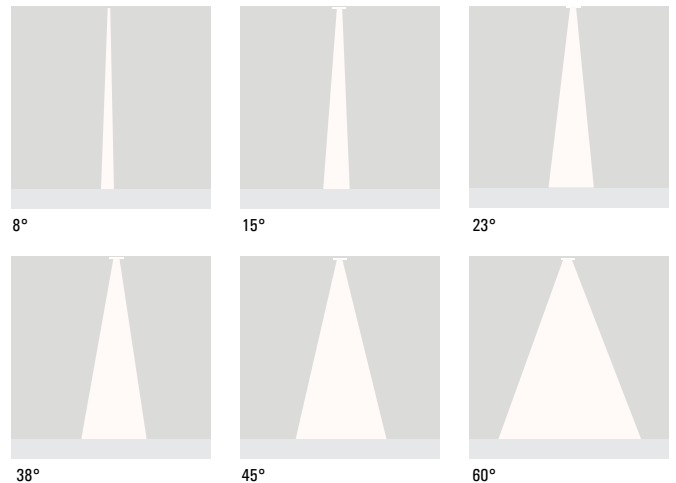

DISTRIBUTION