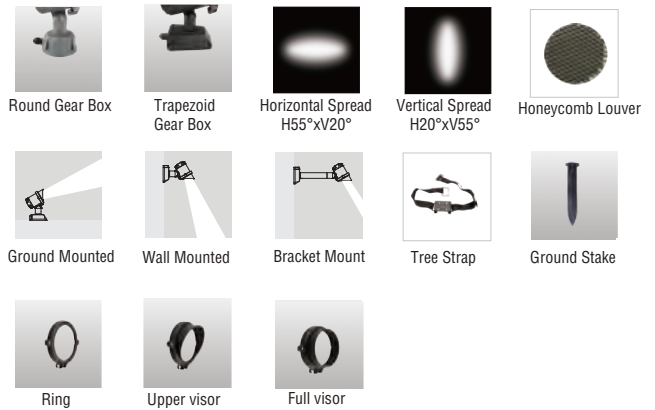

ACCESSORIES

PRODUCT CODE

Example Prezio I cat. C6.3.S.15.CR.R.B.P

Model No	Wattage	CCT (K)	Cable Entry	Beam Angle	Cover Frame	Gear Box	Housing Color	Accessories
Prezio I	C6 - 6W	3 - 3000	B - Bottom	15 - 15°	CR - Ring	R - Round	B - Black RAL9011	S - Ground Stake
	C11 - 11W	4 - 4000	S - Side	30 - 30°	CV - Top Visor	T - Trapezoid	W - White RAL9016	P - Tree Strap
Prezio II	C20 - 20W	5 - 5000		45 - 45°	CF - Full Visor		G - Gray RAL7012	H - Honeycomb Louver
	C27 - 27W			H - H55°xV20°			M - Marine Treatment	
Prezio III	C36 - 48W			V - H20°xV55°			M - Mineral Bronze	B2 - 2ft Bracket
	C48 - 48W						S - Silver RAL9006	B3 - 3ft Bracket
								B6 - 6ft Bracket
								0 - None