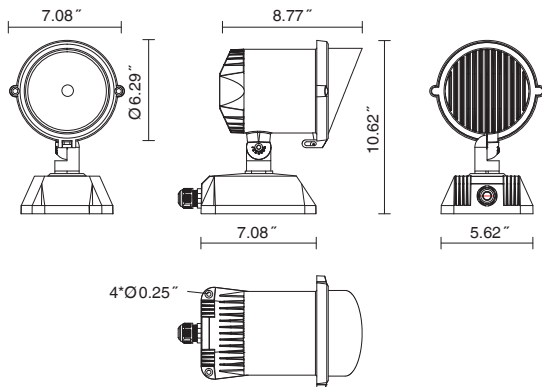

Model No	Wattage	CCT (K)	Cable Entry	Beam Angle	Cover Frame	Gear Box	Housing Color	Accessories
Prezio I	C6 - 6W	3 - 3000	B - Bottom	15 - 15°	CR - Ring	R - Round	B - Black RAL9011	S - Ground Stake
	C11 - 11W	4 - 4000	S - Side	30 - 30°	CV - Top Visor	T - Trapezoid	W - White RAL9016	P - Tree Strap
Prezio II	C20 - 20W	5 - 5000		45 - 45°	CF - Full Visor		G - Gray RAL7012	H - Honeycomb Louver
	C27 - 27W			H - H55°xV20°			M - Marine Treatment	
Prezio III	C36 - 48W			V - H20°xV55°			M - Mineral Bronze	B2 - 2ft Bracket
	C48 - 48W						S - Silver RAL9006	B3 - 3ft Bracket
								B6 - 6ft Bracket
								0 - None

PREZIO

Facade Floodlight

DIMENSIONS

Prezio I

Weight: (May vary with accessories)
3.5lbs (1.6kg)

Prezio II

Weight: 6.8lbs (3.1kg)

Prezio III

Weight: 9.7lbs (4.4kg)

BEAM ANGLE