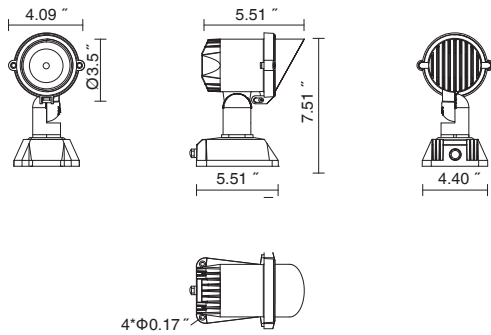

Model No	Wattage	CCT (K)	Cable Entry	Beam Angle	Cover Frame	Gear Box	Housing Color	Accessories
Prezio I	C6 - 6W	3 - 3000	B - Bottom	15 - 15°	CR - Ring	R - Round	B - Black RAL9011	S - Ground Stake
	C11 - 11W	4 - 4000	S - Side	30 - 30°	CV - Top Visor	T - Trapezoid	W - White RAL9016	P - Tree Strap
Prezio II	C20 - 20W	5 - 5000		45 - 45°	CF - Full Visor		G - Gray RAL7012	H - Honeycomb Louver
	C27 - 27W			H - H55°xV20°			M - Marine Treatment	
Prezio III	C36 - 48W			V - H20°xV55°			M - Mineral Bronze	B2 - 2ft Bracket
	C48 - 48W						S - Silver RAL9006	B3 - 3ft Bracket
								B6 - 6ft Bracket
								0 - None

PREZIO

Facade Floodlight

DIMENSIONS

Prezio I

Weight: (May vary with accessories)
3.5lbs (1.6kg)

Prezio II

Weight: 6.8lbs (3.1kg)

Prezio III

Weight: 9.7lbs (4.4kg)

BEAM ANGLE