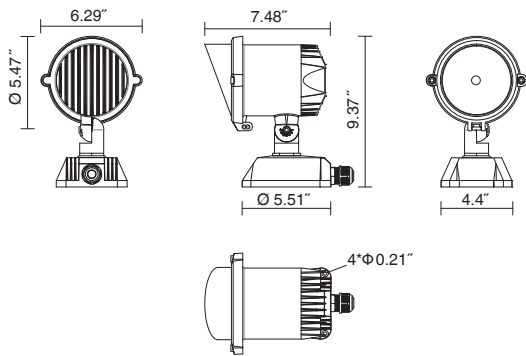

Model No	Wattage	CCT (K)	Cable Entry	Beam Angle	Cover Frame	Gear Box	Housing Color	Accessories
Prezio I	C6 - 6W	3 - 3000	B - Bottom	15 - 15°	CR - Ring	R - Round	B - Black RAL9011	S - Ground Stake
	C11 - 11W	4 - 4000	S - Side	30 - 30°	CV - Top Visor	T - Trapezoid	W - White RAL9016	P - Tree Strap
Prezio II	C20 - 20W	5 - 5000		45 - 45°	CF - Full Visor		G - Gray RAL7012	H - Honeycomb Louver
	C27 - 27W			H - H55°xV20°			M - Marine Treatment	
Prezio III	C36 - 48W			V - H20°xV55°			M - Mineral Bronze	B2 - 2ft Bracket
	C48 - 48W						S - Silver RAL9006	B3 - 3ft Bracket
								B6 - 6ft Bracket
								0 - None

PREZIO

Facade Floodlight

DIMENSIONS

Prezio I

Weight: (May vary with accessories)
3.5lbs (1.6kg)

Prezio II

Weight: 6.8lbs (3.1kg)

Prezio III

Weight: 9.7lbs (4.4kg)

BEAM ANGLE