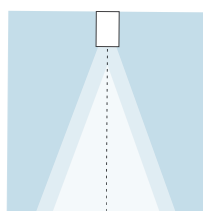

NOTES

¹For shape specification please provide diagram as directions on page 3

²Custom output available in up to 1250Lm/ft

³Shielding not available for wall wash distribution

DISTRIBUTION

12°

24°

38°