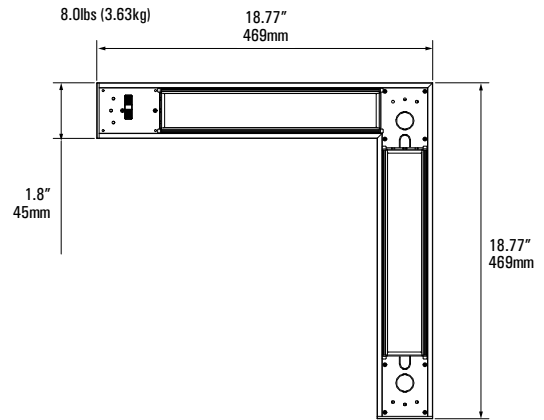

X
X Joint

T
T Joint

PROFORMA SELECT

Architectural Linear LED

DIMENSIONS

Linear

Lit

T-Joint

L-Joint

X-Joint

PROFORMA SELECT

Architectural Linear LED

PERFORMANCE

Shape	300 Lumens Per Ft ¹			600 Lumens Per Ft ¹			750 Lumens Per Ft ¹		
	Wattage	Efficacy	Lumens	Wattage	Efficacy	Lumens	Wattage	Efficacy	Lumens
2' Linear	5.2	115	600	10.4	115	1,200	13	115	1,500
4' Linear	10.4	115	1,200	21	115	2,400	26	115	3,000
6' Linear	15.5	115	1,800	31.5	115	3,600	39	115	4,500
8' Linear	21	115	2,400	42	115	4,800	52	115	6,000
X Joint	13	115	1,500	26	115	3,000	38	115	3,750
T Joint	10.5	115	1,200	21	115	2,400	26	115	3,000
L Joint	10.5	115	1,200	21	115	2,400	26	115	3,000