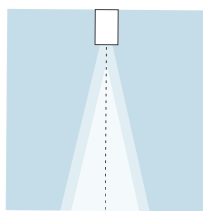

NOTES

¹For shape specification please provide diagram as directions on page 3

²Custom output available in up to 1250Lm/ft

³Shielding not available for wall wash distribution

DISTRIBUTION

12°

24°

38°