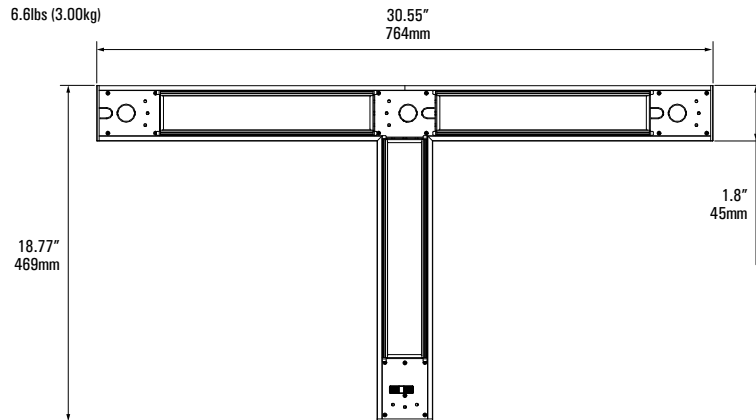

X
X Joint

T
T Joint

PROFORMA SELECT

Architectural Linear LED

DIMENSIONS

Linear

Lit

T-Joint

L-Joint

X-Joint

PROFORMA SELECT

Architectural Linear LED

PERFORMANCE

Shape	300 Lumens Per Ft ¹			600 Lumens Per Ft ¹			750 Lumens Per Ft ¹		
	Wattage	Efficacy	Lumens	Wattage	Efficacy	Lumens	Wattage	Efficacy	Lumens
2' Linear	5.2	115	600	10.4	115	1,200	13	115	1,500
4' Linear	10.4	115	1,200	21	115	2,400	26	115	3,000
6' Linear	15.5	115	1,800	31.5	115	3,600	39	115	4,500
8' Linear	21	115	2,400	42	115	4,800	52	115	6,000
X Joint	13	115	1,500	26	115	3,000	38	115	3,750
T Joint	10.5	115	1,200	21	115	2,400	26	115	3,000
L Joint	10.5	115	1,200	21	115	2,400	26	115	3,000