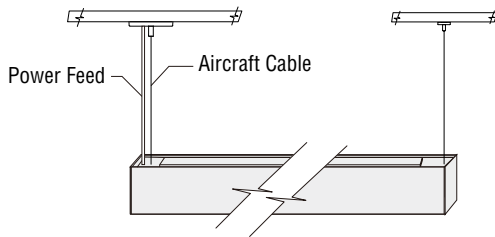

PROFORMA SELECT

Architectural Linear LED

PERFORMANCE

Shape	300 Lumens Per Ft¹			600 Lumens Per Ft¹			750 Lumens Per Ft¹		
	Wattage	Efficacy	Lumens	Wattage	Efficacy	Lumens	Wattage	Efficacy	Lumens
2' Linear	5.2	115	600	10.4	115	1,200	13	115	1,500
4' Linear	10.4	115	1,200	21	115	2,400	26	115	3,000
6' Linear	15.5	115	1,800	31.5	115	3,600	39	115	4,500
8' Linear	21	115	2,400	42	115	4,800	52	115	6,000
X Joint	13	115	1,500	26	115	3,000	38	115	3,750
T Joint	10.5	115	1,200	21	115	2,400	26	115	3,000
L Joint	10.5	115	1,200	21	115	2,400	26	115	3,000

¹Initial delivered lumens at 25°C (77°F). Actual production yield may vary between -10 and +10% of initial delivered

LINKAGE

Single