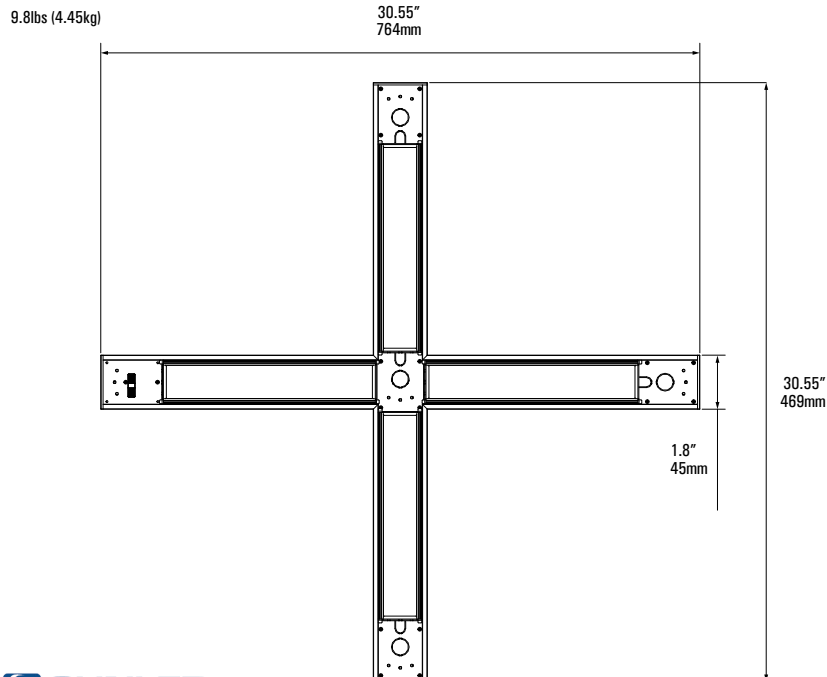

P
Pendant

W
Wall
Mounted

JOINTS

For shape please draw your layout sketch as below including linear lengths on all sides, part no and designated shape type, or consult factory for a detailed quotation

Shape Diagram

X
X Joint

T
T Joint

PROFORMA SELECT

Architectural Linear LED

DIMENSIONS

Linear

Lit

T-Joint

L-Joint

X-Joint

PROFORMA SELECT

Architectural Linear LED

PERFORMANCE

Shape	300 Lumens Per Ft ¹			600 Lumens Per Ft ¹			750 Lumens Per Ft ¹		
	Wattage	Efficacy	Lumens	Wattage	Efficacy	Lumens	Wattage	Efficacy	Lumens
2' Linear	5.2	115	600	10.4	115	1,200	13	115	1,500
4' Linear	10.4	115	1,200	21	115	2,400	26	115	3,000
6' Linear	15.5	115	1,800	31.5	115	3,600	39	115	4,500
8' Linear	21	115	2,400	42	115	4,800	52	115	6,000
X Joint	13	115	1,500	26	115	3,000	38	115	3,750
T Joint	10.5	115	1,200	21	115	2,400	26	115	3,000
L Joint	10.5	115	1,200	21	115	2,400	26	115	3,000