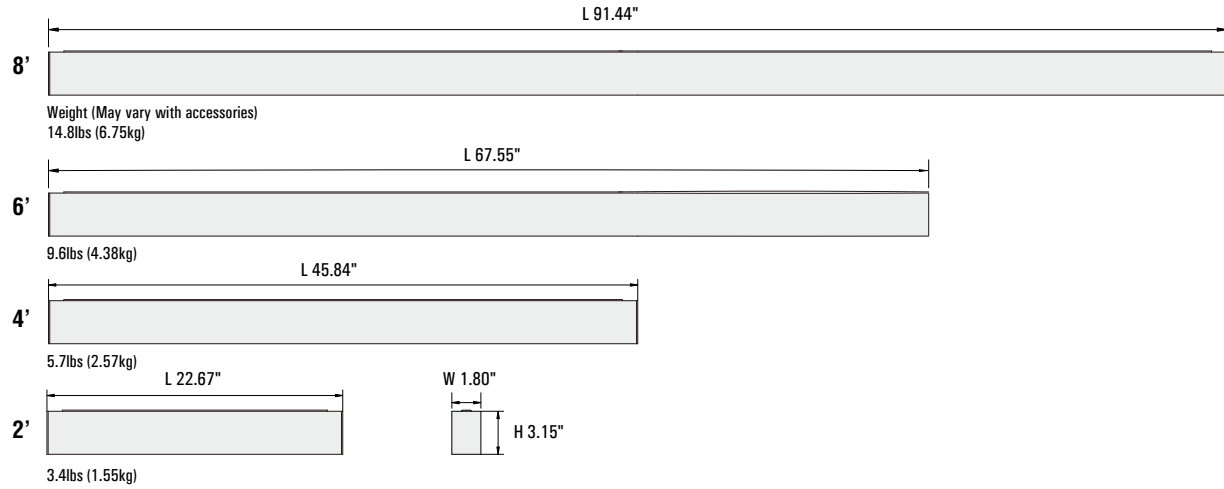

X
X Joint

T
T Joint

PROFORMA SELECT

Architectural Linear LED

DIMENSIONS

Linear

Lit

T-Joint

L-Joint

X-Joint

PROFORMA SELECT

Architectural Linear LED

PERFORMANCE

Shape	300 Lumens Per Ft ¹			600 Lumens Per Ft ¹			750 Lumens Per Ft ¹		
	Wattage	Efficacy	Lumens	Wattage	Efficacy	Lumens	Wattage	Efficacy	Lumens
2' Linear	5.2	115	600	10.4	115	1,200	13	115	1,500
4' Linear	10.4	115	1,200	21	115	2,400	26	115	3,000
6' Linear	15.5	115	1,800	31.5	115	3,600	39	115	4,500
8' Linear	21	115	2,400	42	115	4,800	52	115	6,000
X Joint	13	115	1,500	26	115	3,000	38	115	3,750
T Joint	10.5	115	1,200	21	115	2,400	26	115	3,000
L Joint	10.5	115	1,200	21	115	2,400	26	115	3,000