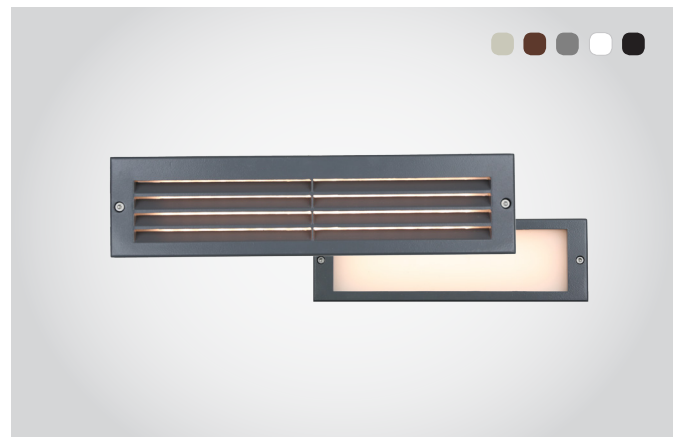

SHUTTER

Recessed Wall Light

Applications: Pathways and building perimeter, entrances, architectural, urban environments, bars and restaurants

PERFORMANCE SUMMARY

The Shutter Series is a family of recessed wall luminaires with a shielded glare free louver tailored for illumination of stairways, walls, entrances, corridors and footpaths.

Using a boxed installation housing makes installation quick and easy, simply integrating into any construction project or for streamlining the maintenance process

Features

- Durable extruded die cast aluminium housing
- Glare eliminating louver faceplate design
- Surface finished with a proprietary Akzo Nobel treatment, withstanding harsh weather conditions without cracking or peeling
- 90° diffuse or asymmetric distribution with louver faceplate
- Transperant PC diffuse lens with composite installation housing
- Available in marine ambient corrosion resistant option for installation in seaside areas
- Dimmable

Specification

Volts: AC100-277V

PF: > 0.95

Average Rated Life: 90,000hrs

CRI: RA80/90

Environment Location: IP65

Ambient temp: -20°C to 45°C

PHOTOMETRICS

Diffuser