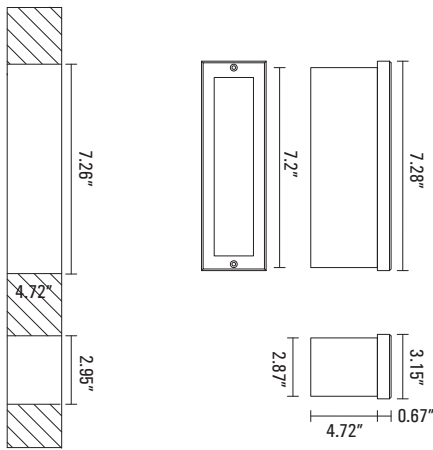

SHUTTER

Recessed Wall Light

DELIVERED LUMENS

Wattage	Lumens (Diffuse)	Lumens (Louver)
6	570	92
7	665	84
8	760	96
10	950	116
20	1,900	232

DIMENSIONS

C6/7"