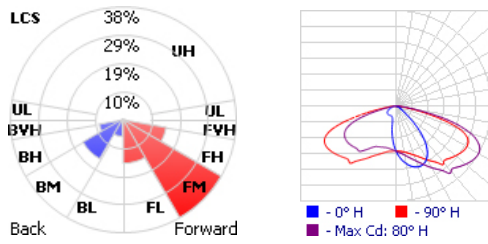

Specification	
Lumen Package	1,700 - 5,200
Wattage Range	18 - 54
Efficacy	96
Weight lbs (kg)	6.2 (2.8) - 11.0 (5.0)

DIMENSIONS

36-54W

Weight: 11.0lbs (5.0kg)

18-28W

Weight: 6.2lbs (2.8kg)

SLATE MOD/1

Full Cutoff Wallpack

PHOTOMETRICS

Type 2

Type 3

Type 4