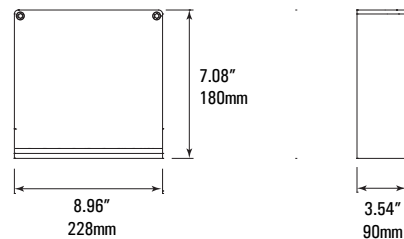

Specification	
Lumen Package	1,700 - 5,200
Wattage Range	18 - 54
Efficacy	96
Weight lbs (kg)	6.2 (2.8) - 11.0 (5.0)

DIMENSIONS

36-54W

Weight: 11.0lbs (5.0kg)

18-28W

Weight: 6.2lbs (2.8kg)

SLATE MOD/1

Full Cutoff Wallpack