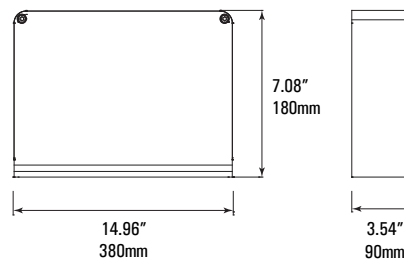

Specification	
Lumen Package	1,700 - 5,200
Wattage Range	18 - 54
Efficacy	96
Weight lbs (kg)	6.2 (2.8) - 11.0 (5.0)

DIMENSIONS

36-54W

Weight: 11.0lbs (5.0kg)

18-28W

Weight: 6.2lbs (2.8kg)

SLATE MOD/1

Full Cutoff Wallpack