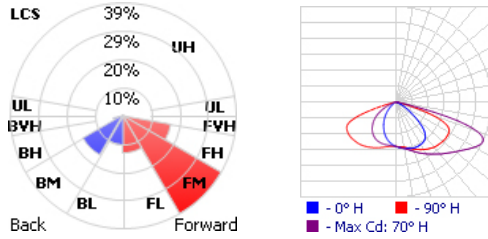

Specification	
Lumen Package	1,700 - 5,200
Wattage Range	18 - 54
Efficacy	96
Weight lbs (kg)	6.2 (2.8) - 11.0 (5.0)

DIMENSIONS

36-54W

Weight: 11.0lbs (5.0kg)

18-28W

Weight: 6.2lbs (2.8kg)

SLATE MOD/1

Full Cutoff Wallpack

PHOTOMETRICS

Type 2

Type 3

Type 4