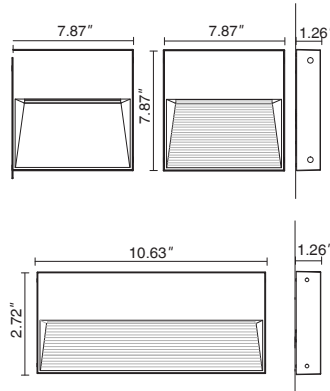

DIMENSIONS

PRODUCT CODE

Example Torrent Mod/A cat. 380BDIM

Model No	Mod	Color Temperature (K)	Ra	Housing Color	Accessories
Torrent	A - 12W/1,200lms 7.9"L x 7.9"W x 1.3"D	3 - 3000 4 - 4000 6 - 6000	80 - RA80	B - Black RAL9011 W - White RAL9016 G - Gray RAL7012 M - Mineral Bronze S - Silver RAL9006	DIM - 0-10V Dimming M - Marine grade corrosion resistance O - None