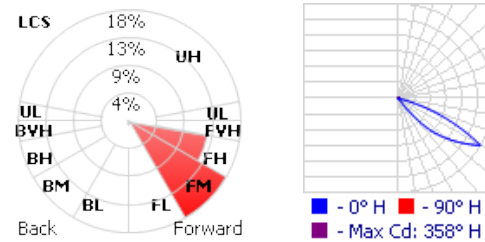

PHOTOMETRICS