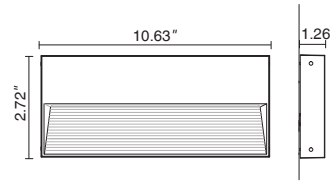

Specification

Volts: AC100-277V or 24V DC
 PF: > 0.95
 Average Rated Life: 90,000
 CRI: RA80/90
 Environment Location: IP65
 Ambient temp: -20°C to 45°C

PHOTOMETRICS

DIMENSIONS

PRODUCT CODE

Example Torrent Mod/B cat. 380BDIM