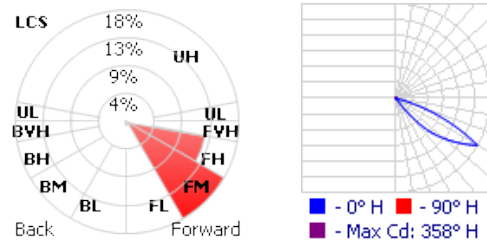

TORRENT MOD/B

Flush Mount Wall Light

Applications: Pathways and building perimeter, entrances, architectural, urban environments, bars and restaurants

PERFORMANCE SUMMARY

The Torrent LED is a surface mounted wall luminaire perfect for accentuating walkways, stairs and retaining walls.

It features a slim profile making it virtually invisible once installed assuring that attention is directed to the structure while allowing an easy wall mount installation

Features

- Slim profile appearing flush on wall ensuring attention is directed to the structure
- Easy surface mount installation
- Durable extruded die cast aluminium housing
- Glare eliminating stepped baffle design
- Surface finished with a proprietary Akzo Nobel treatment, withstanding harsh weather conditions without cracking or peeling
- Wide beam asymmetric distribution
- Transperant PMMA screen offers high ingress protection
- Available in marine ambient corrosion resistant option for installation in seaside areas

Specification

Volts: AC100-277V or 24V DC
PF: > 0.95
Average Rated Life: 90,000
CRI: RA80/90
Environment Location: IP65
Ambient temp: -20°C to 45°C

PHOTOMETRICS

DIMENSIONS

PRODUCT CODE

Example Torrent Mod/B cat. 380BDIM

Model No	Wattage (W)	Color Temperature (K)	Ra	Housing Color	Accessories
Torrent	B - 15W/1,500lms 2.7"H x 10.6"W x 1.3"D	3 - 3000 4 - 4000 6 - 6000	80 - RA80	B - Black RAL9011 W - White RAL9016 G - Gray RAL7012 M - Mineral Bronze S - Silver RAL9006	DIM - 0-10V Dimming M - Marine grade corrosion resistance 0 - None