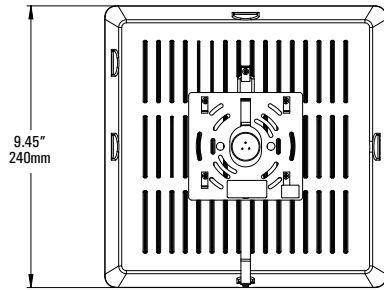

ARMOR AL

Canopy Light

DIMENSIONS

Pole Suspended

Surface