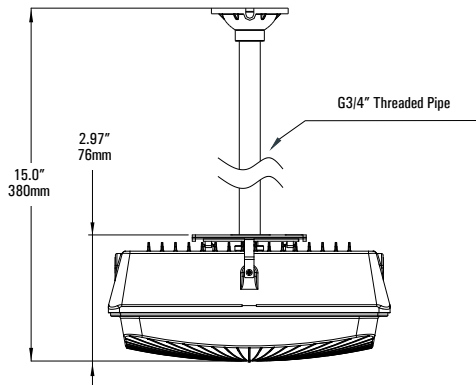

ARMOR AL

Canopy Light

DIMENSIONS

Pole Suspended

Surface