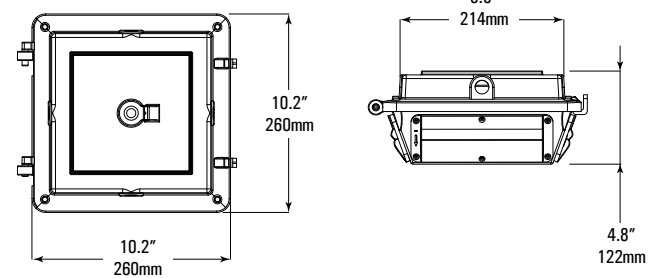

PHOTOMETRICS

DIMENSIONS

85W

42W

Model No	Wattage	CCT (°K)	Mounting	Color	Control
Frontier	42 - 42W/5,434 lms	3 - 3000	WM - Wall Mount	BL - Black RAL9005	PE - Photocell
	85 - 85W/9,698 lms	4 - 4000	PD - Pendant	BR - Bronze	MS - Motion Sensor
		5 - 5000	SM - Ceiling	W - White	0 - None