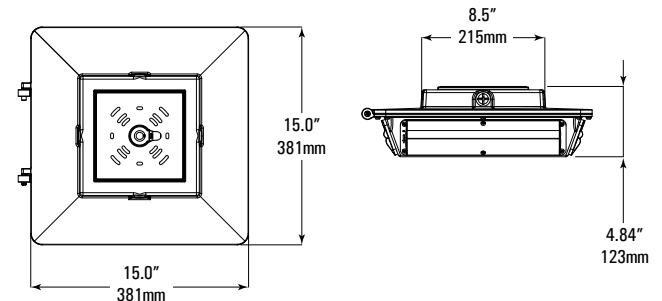

FRONTIER

Parking Structure Luminaire

Applications: Parking garages, parking lots, general canopies

PERFORMANCE SUMMARY

Sunled's new Frontier parking garage fixture provides unparalleled low glare visual comfort and reduced lamp luminance by uniformly spreading the light beam using vertically placed optical lenses delivering a precise and efficient distribution

Its edge lit technology provides a balance photometric performance in two appealing low profile housing sizes making the Frontier Series luminaires the premier solution for parking garage and canopy applications

Optical

- Edge lit illumination technology maximizes spacing's while reducing shadows providing low-glare comfort and decreased LED source luminance
- 6% uplight with almost twice recommended IES illumination significantly reducing cave effect

Construction

- Impact resistant white polycarbonate acrylic lenses
- Rugged low-profile die-cast aluminum housing, and top plate.
- IP65 rated luminaire protects internal components from dust and water
- Four fasteners provided for use in single deck steel canopies.
- Finished in thermoset powder coat finish standard, providing superior resistance from corrosion and weathering

Electrical

- Input Voltage: 120-277V, 50/60Hz, Class 1 drivers
- Integrated motion or photoelectrical sensor 0-10V dimming option
- Long life drivers up to L70/129,000 hours at 25°C ambient
- 10kV (5kA) surge protection standard meeting minimum Category C low operation (per ANSI/IEEE C62.41.2)

Specification

Volts: AC120-277V
Average Rated Life: L70 @ 129,000hrs
CRI: RA75+
Environment Location: IP65
Ambient Temp: -40°F to 104°F
PF: >0.9 THD: <20%
Dimming: 0-10V

PRODUCT CODE

Frontier cat. 42.3.WM.BL.MS

PHOTOMETRICS

DIMENSIONS

85W

42W