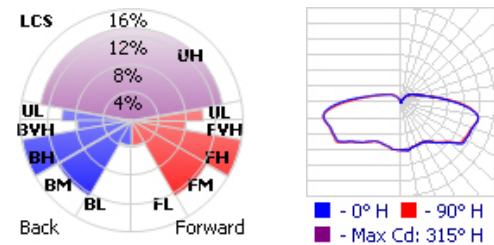

PHOTOMETRICS

DIMENSIONS

85W

42W

Model No	Wattage	CCT (°K)	Mounting	Color	Control
Frontier	42 - 42W/5,434 lms	3 - 3000	WM - Wall Mount	BL - Black RAL9005	PE - Photocell
	85 - 85W/9,698 lms	4 - 4000	PD - Pendant	BR - Bronze	MS - Motion Sensor
		5 - 5000	SM - Ceiling	W - White	0 - None