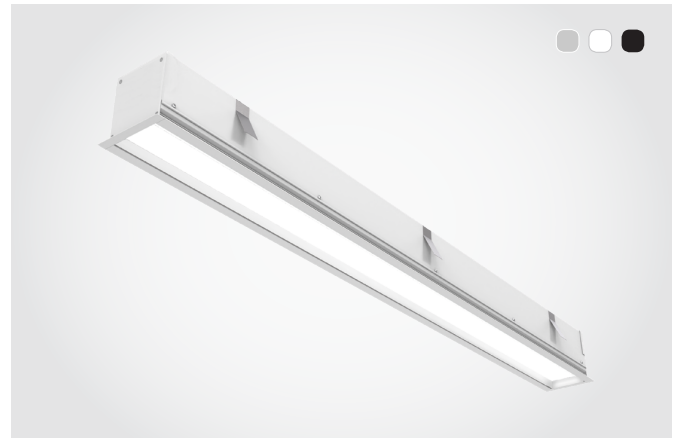

INFORMA

Recessed Specification Linear LED

Applications: Offices, education and healthcare, government, corporate, retail

PERFORMANCE SUMMARY

The Informa Linear Series is a specification line of linear products, created with architects and lighting designers in mind. It offers a full linear lighting portfolio that's extremely versatile but very simple to design, configure and install.

Combining sleek seamless lines, brilliant color quality and ultra-smooth dimming, the Informa Series is a modern solution designed to enhance both form and function.

Construction

- Nominal 2.75"W housing fabricated from heavy-gauge extruded aluminum
- Full linear portfolio of nominal 2'/4'/6'/8' lengths to design an entire space
- Interchangeable mounting detail for sheetrock or various tile grid ceilings both in trim and mud in kit
- Suitable for retrofit under plenum recessed installation
- Sealed optical compartment rated for damp locations
- Gray, black or white trim colors complements every decor
- Textured polyester powdercoat with multi-stage matte finish
- Configurable for individual or continuous runs of up to 40' with 90° L/T/X and 120° joiners

NOTES

¹For shape specification see next page

²Consult factory for DLC options

Specification	
Lumen Package	600 - 7,200
Wattage Range	5 - 60
Efficacy	115 - 120
Weight lbs (kg)	3.4 (1.6) - 14.8 (6.8)

Shielding