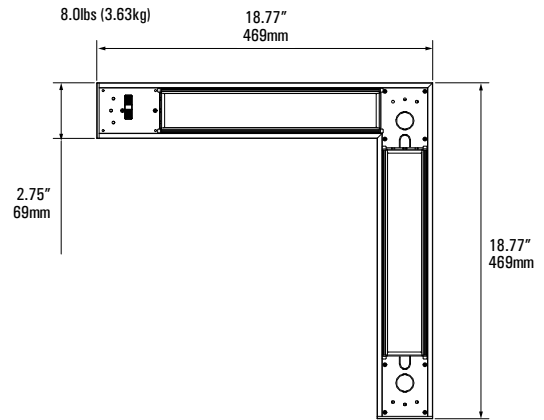

INFORMA

Recessed Specification Linear LED

DIMENSIONS

Linear

Lit

T-Joint

L-Joint

X-Joint

120° Joint