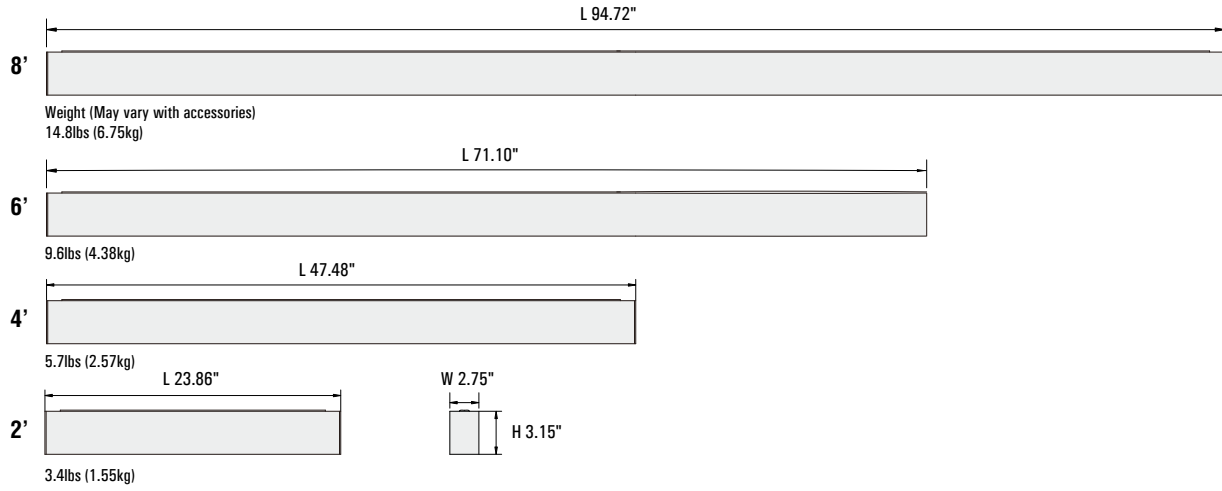

0
Diffuser

LV
Louver

PB
UGR<19
Parabolic

WW
Wallwash

INFORMA

Recessed Specification Linear LED

PERFORMANCE

Shape	300 Lumens Per Ft ¹			600 Lumens Per Ft ¹			900 Lumens Per Ft ¹		
	Wattage	Efficacy	Lumens	Wattage	Efficacy	Lumens	Wattage	Efficacy	Lumens
2' Linear	5.2	115	600	10.5	115	1,200	15	120	1,800
4' Linear	10.5	115	1,200	21	115	2,400	30	120	3,600
6' Linear	15.5	115	1,800	31.5	115	3,600	45	120	5,400
8' Linear	21	115	2,400	42	115	4,800	60	120	7,200
120° Joint	12	115	1,350	23.5	115	2,700	34	120	4,050
X Joint	13	115	1,500	26	115	3,000	38	120	4,500
T Joint	10.5	115	1,200	21	115	2,400	30	120	3,600
L Joint	10.5	115	1,200	21	115	2,400	30	120	3,600

Shape Diagram

Eg. Informa Type A
cat. x.1150.35.02.LL.D.W.0

Eg. Informa Type B
cat. x.1150.35.02.LL.D.W.0

Lit

L
L Joint

T
T Joint

X
X Joint

120
120° Joint

Non-Lit

L
L Joint

X
X Joint

T
T Joint

INFORMA

Recessed Specification Linear LED

DIMENSIONS

Linear

Lit

T-Joint

L-Joint

X-Joint

120° Joint