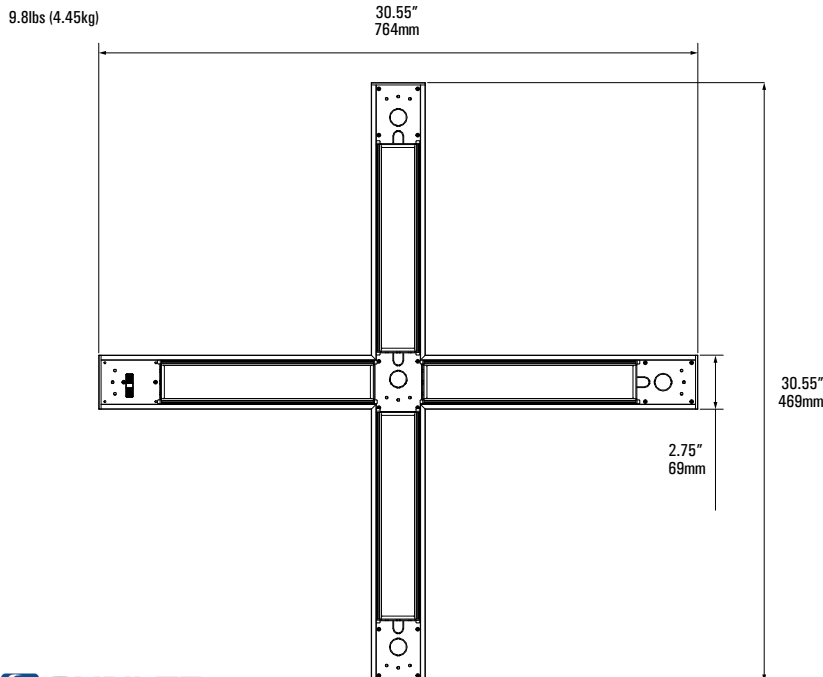

Non-Lit

L
L Joint

X
X Joint

T
T Joint

INFORMA

Recessed Specification Linear LED

DIMENSIONS

Linear

Lit

T-Joint

L-Joint

X-Joint

120° Joint