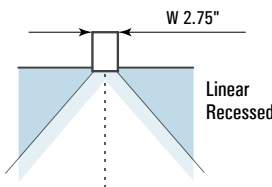

0
Diffuser

LV
Louver

PB
UGR<19
Parabolic

WW
Wallwash

INFORMA

Recessed Specification Linear LED

PERFORMANCE

Shape	300 Lumens Per Ft ¹			600 Lumens Per Ft ¹			900 Lumens Per Ft ¹		
	Wattage	Efficacy	Lumens	Wattage	Efficacy	Lumens	Wattage	Efficacy	Lumens
2' Linear	5.2	115	600	10.5	115	1,200	15	120	1,800
4' Linear	10.5	115	1,200	21	115	2,400	30	120	3,600
6' Linear	15.5	115	1,800	31.5	115	3,600	45	120	5,400
8' Linear	21	115	2,400	42	115	4,800	60	120	7,200
120° Joint	12	115	1,350	23.5	115	2,700	34	120	4,050
X Joint	13	115	1,500	26	115	3,000	38	120	4,500
T Joint	10.5	115	1,200	21	115	2,400	30	120	3,600
L Joint	10.5	115	1,200	21	115	2,400	30	120	3,600