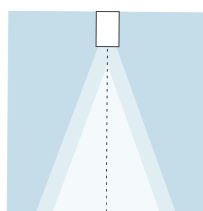

DISTRIBUTION

12°

24°

38°

50°

110° Diffuser Lens

Wall Wash

50°x50°