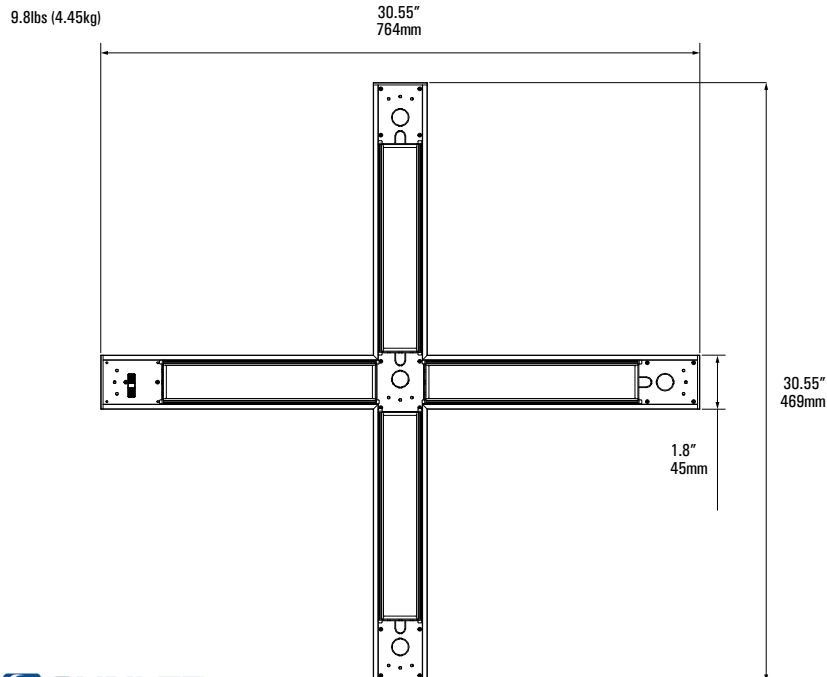

NOTES

¹4ft section max 6 modules, 8ft section max 12 modules

MOUNTING

S
Surface

P
Pendant

W
Wall
Mounted

JOINTS

For shape please draw your layout sketch as below including linear lengths on all sides, part no and designated shape type, or consult factory for a detailed quotation

L
L Joint

X
X Joint

T
T Joint

PROFORMA SELECT

Architectural Linear LED

DIMENSIONS

Linear

Lit

T-Joint

L-Joint

X-Joint

PROFORMA SELECT

Architectural Linear LED

PERFORMANCE

Shape	300 Lumens Per Ft ¹			600 Lumens Per Ft ¹			750 Lumens Per Ft ¹		
	Wattage	Efficacy	Lumens	Wattage	Efficacy	Lumens	Wattage	Efficacy	Lumens
2' Linear	5.2	115	600	10.4	115	1,200	13	115	1,500
4' Linear	10.4	115	1,200	21	115	2,400	26	115	3,000
6' Linear	15.5	115	1,800	31.5	115	3,600	39	115	4,500
8' Linear	21	115	2,400	42	115	4,800	52	115	6,000
X Joint	13	115	1,500	26	115	3,000	38	115	3,750
T Joint	10.5	115	1,200	21	115	2,400	26	115	3,000
L Joint	10.5	115	1,200	21	115	2,400	26	115	3,000