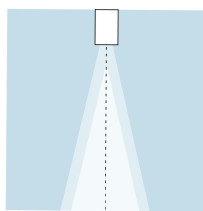

DISTRIBUTION

12°

24°

38°

50°

110° Diffuser Lens

Wall Wash

50°x50°