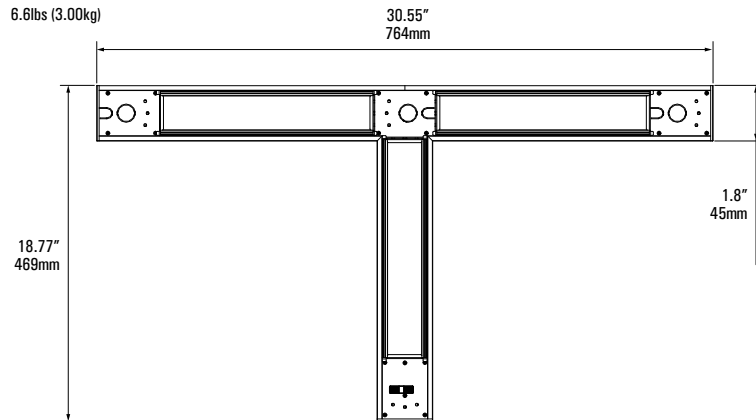

NOTES

¹4ft section max 6 modules, 8ft section max 12 modules

MOUNTING

S
Surface

P
Pendant

W
Wall
Mounted

JOINTS

For shape please draw your layout sketch as below including linear lengths on all sides, part no and designated shape type, or consult factory for a detailed quotation

L
L Joint

X
X Joint

T
T Joint

PROFORMA SELECT

Architectural Linear LED

DIMENSIONS

Linear

Lit

T-Joint

L-Joint

X-Joint

PROFORMA SELECT

Architectural Linear LED

PERFORMANCE

Shape	300 Lumens Per Ft ¹			600 Lumens Per Ft ¹			750 Lumens Per Ft ¹		
	Wattage	Efficacy	Lumens	Wattage	Efficacy	Lumens	Wattage	Efficacy	Lumens
2' Linear	5.2	115	600	10.4	115	1,200	13	115	1,500
4' Linear	10.4	115	1,200	21	115	2,400	26	115	3,000
6' Linear	15.5	115	1,800	31.5	115	3,600	39	115	4,500
8' Linear	21	115	2,400	42	115	4,800	52	115	6,000
X Joint	13	115	1,500	26	115	3,000	38	115	3,750
T Joint	10.5	115	1,200	21	115	2,400	26	115	3,000
L Joint	10.5	115	1,200	21	115	2,400	26	115	3,000