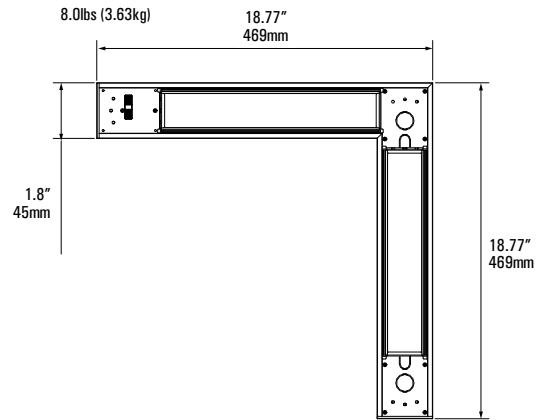

NOTES

¹4ft section max 6 modules, 8ft section max 12 modules

MOUNTING

S
Surface

P
Pendant

W
Wall
Mounted

JOINTS

For shape please draw your layout sketch as below including linear lengths on all sides, part no and designated shape type, or consult factory for a detailed quotation

Shape Diagram

Eg. Proforma Select Type A
cat. x.300.0.W.35.38D.D.0.LL

Eg. Proforma Select Type B
cat. x.600.750.B.35.38D.L.0.NL

Lit

L
L Joint

T
T Joint

X
X Joint

Non-Lit

L
L Joint

X
X Joint

T
T Joint

PROFORMA SELECT

Architectural Linear LED

DIMENSIONS

Linear

Lit

T-Joint

L-Joint

X-Joint

PROFORMA SELECT

Architectural Linear LED

PERFORMANCE

Shape	300 Lumens Per Ft ¹			600 Lumens Per Ft ¹			750 Lumens Per Ft ¹		
	Wattage	Efficacy	Lumens	Wattage	Efficacy	Lumens	Wattage	Efficacy	Lumens
2' Linear	5.2	115	600	10.4	115	1,200	13	115	1,500
4' Linear	10.4	115	1,200	21	115	2,400	26	115	3,000
6' Linear	15.5	115	1,800	31.5	115	3,600	39	115	4,500
8' Linear	21	115	2,400	42	115	4,800	52	115	6,000
X Joint	13	115	1,500	26	115	3,000	38	115	3,750
T Joint	10.5	115	1,200	21	115	2,400	26	115	3,000
L Joint	10.5	115	1,200	21	115	2,400	26	115	3,000