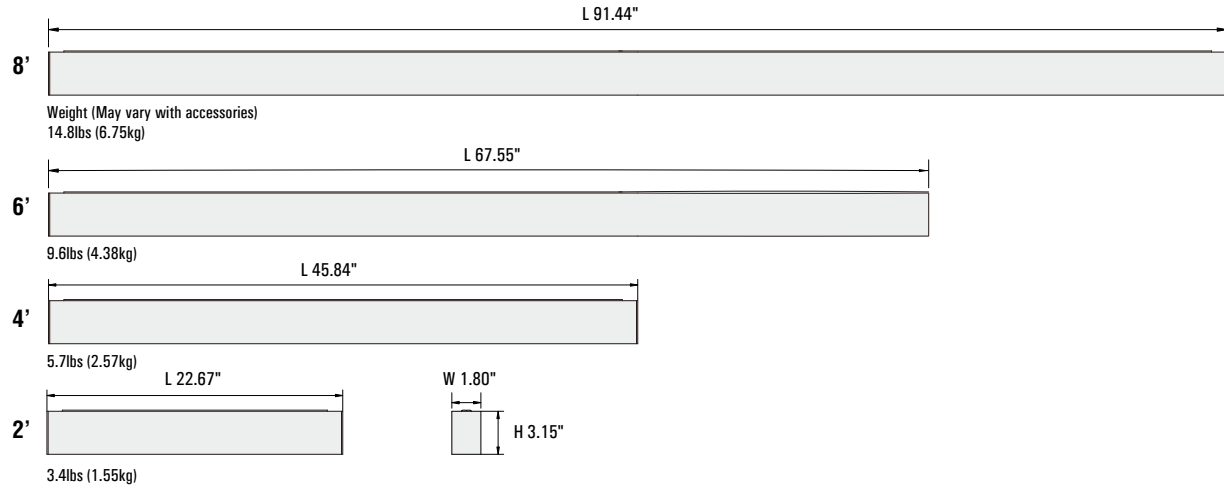

L
L Joint

X
X Joint

T
T Joint

PROFORMA SELECT

Architectural Linear LED

DIMENSIONS

Linear

Lit

T-Joint

L-Joint

X-Joint

PROFORMA SELECT

Architectural Linear LED

PERFORMANCE

Shape	300 Lumens Per Ft ¹			600 Lumens Per Ft ¹			750 Lumens Per Ft ¹		
	Wattage	Efficacy	Lumens	Wattage	Efficacy	Lumens	Wattage	Efficacy	Lumens
2' Linear	5.2	115	600	10.4	115	1,200	13	115	1,500
4' Linear	10.4	115	1,200	21	115	2,400	26	115	3,000
6' Linear	15.5	115	1,800	31.5	115	3,600	39	115	4,500
8' Linear	21	115	2,400	42	115	4,800	52	115	6,000
X Joint	13	115	1,500	26	115	3,000	38	115	3,750
T Joint	10.5	115	1,200	21	115	2,400	26	115	3,000
L Joint	10.5	115	1,200	21	115	2,400	26	115	3,000