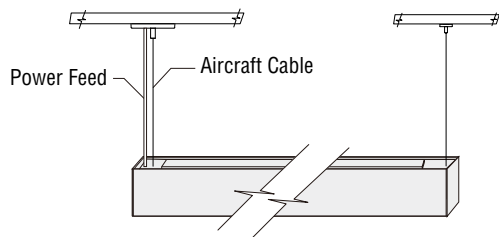

PROFORMA SELECT

Architectural Linear LED

PERFORMANCE

Shape	300 Lumens Per Ft¹			600 Lumens Per Ft¹			750 Lumens Per Ft¹		
	Wattage	Efficacy	Lumens	Wattage	Efficacy	Lumens	Wattage	Efficacy	Lumens
2' Linear	5.2	115	600	10.4	115	1,200	13	115	1,500
4' Linear	10.4	115	1,200	21	115	2,400	26	115	3,000
6' Linear	15.5	115	1,800	31.5	115	3,600	39	115	4,500
8' Linear	21	115	2,400	42	115	4,800	52	115	6,000
X Joint	13	115	1,500	26	115	3,000	38	115	3,750
T Joint	10.5	115	1,200	21	115	2,400	26	115	3,000
L Joint	10.5	115	1,200	21	115	2,400	26	115	3,000

¹Initial delivered lumens at 25°C (77°F). Actual production yield may vary between -10 and +10% of initial delivered

LINKAGE

Single