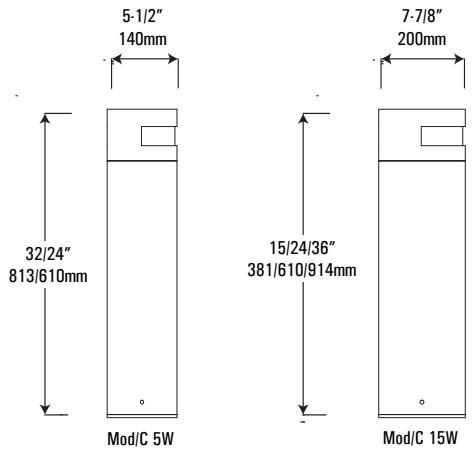

SOLACE MOD/3

Symmetric Asymmetric Bollard

DIMENSIONS

360°

180°

ANCHOR BOLT DETAIL

*Four anchor bolts included as standard