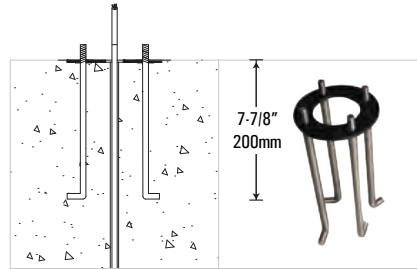

SOLACE MOD/3

Symmetric Asymmetric Bollard

DIMENSIONS

360°

180°

ANCHOR BOLT DETAIL

*Four anchor bolts included as standard