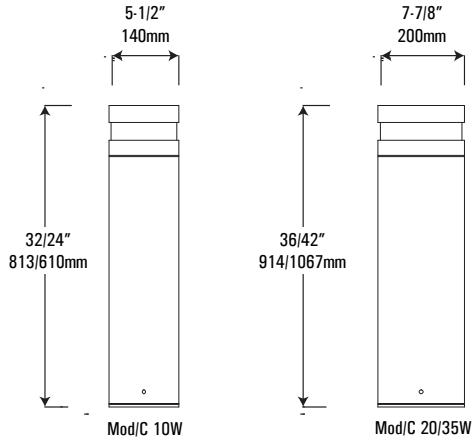

SOLACE MOD/3

Symmetric Asymmetric Bollard

DIMENSIONS

360°

180°

ANCHOR BOLT DETAIL

*Four anchor bolts included as standard